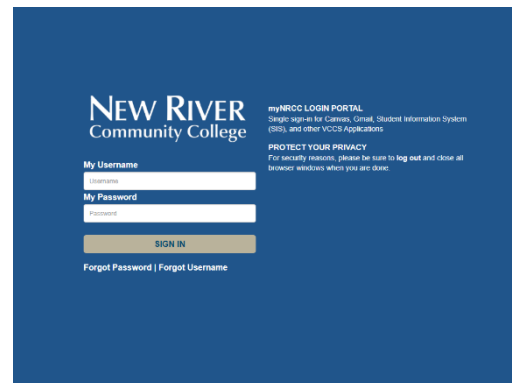

Logging into Canvas

1. Go to www.nr.edu and click “My Accounts” link (located in the top right corner).

2. Login with your Username & Password.

3. Click on the “Canvas” icon.