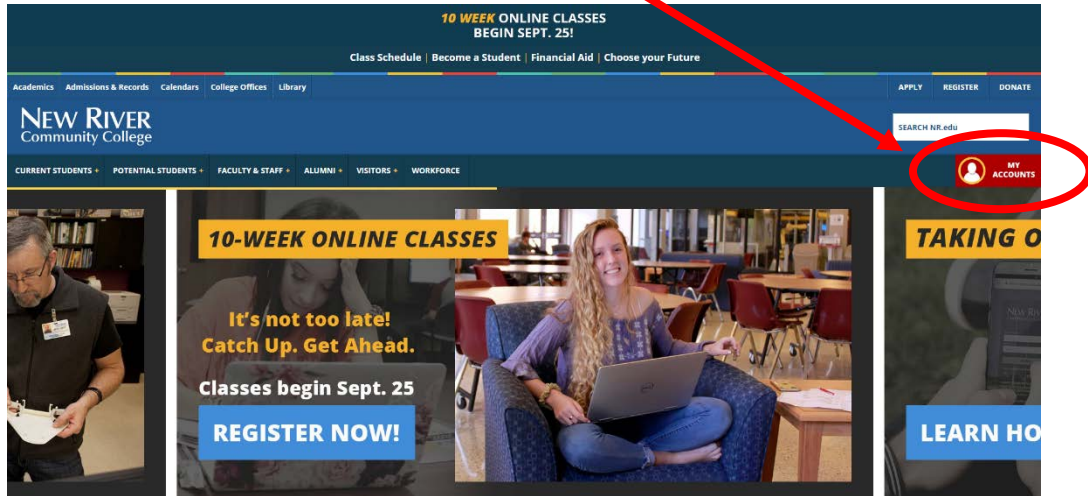

Logging into Canvas

1. Go to www.nr.edu and click “My Accounts” link (located in the top right corner).

2. Login with your Username & Password.

3. Click on the “Canvas” icon.